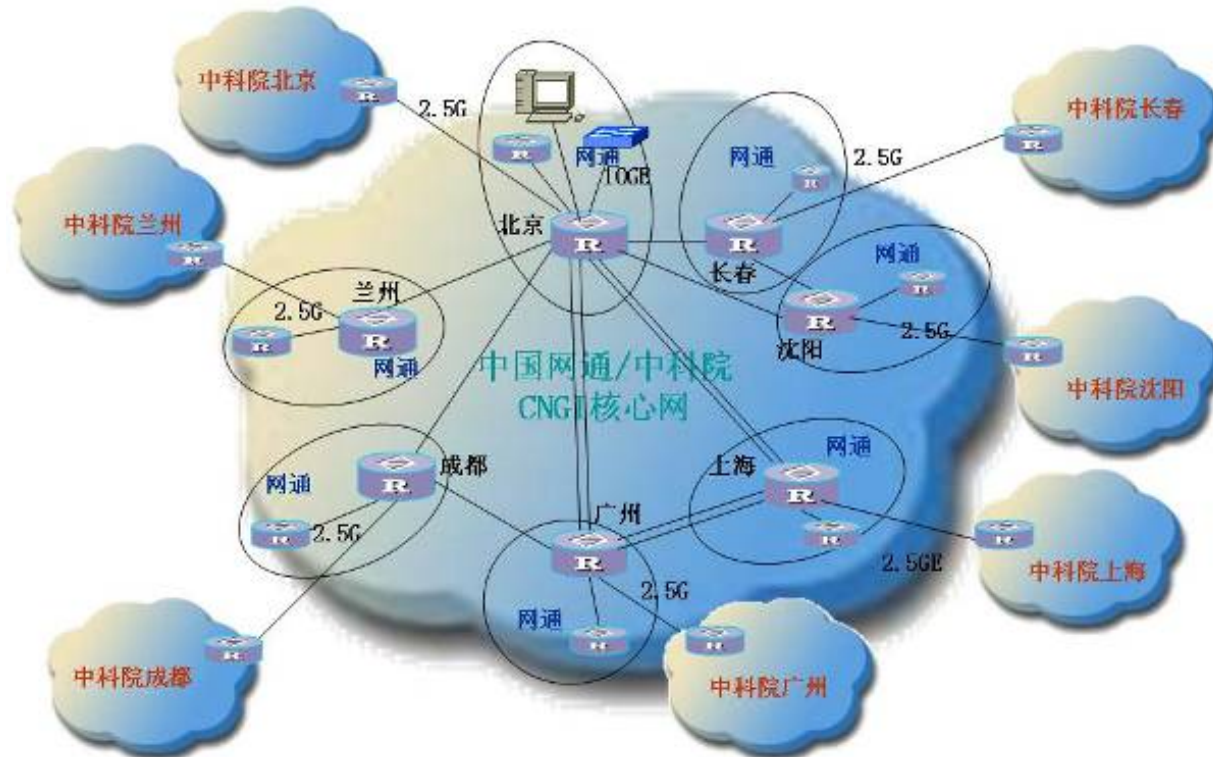

CNC/CAS CNGI Backbone

- Construct 100 CPN based on IPv6
- 7 Core Nodes and management & control center
- More application on IPv6